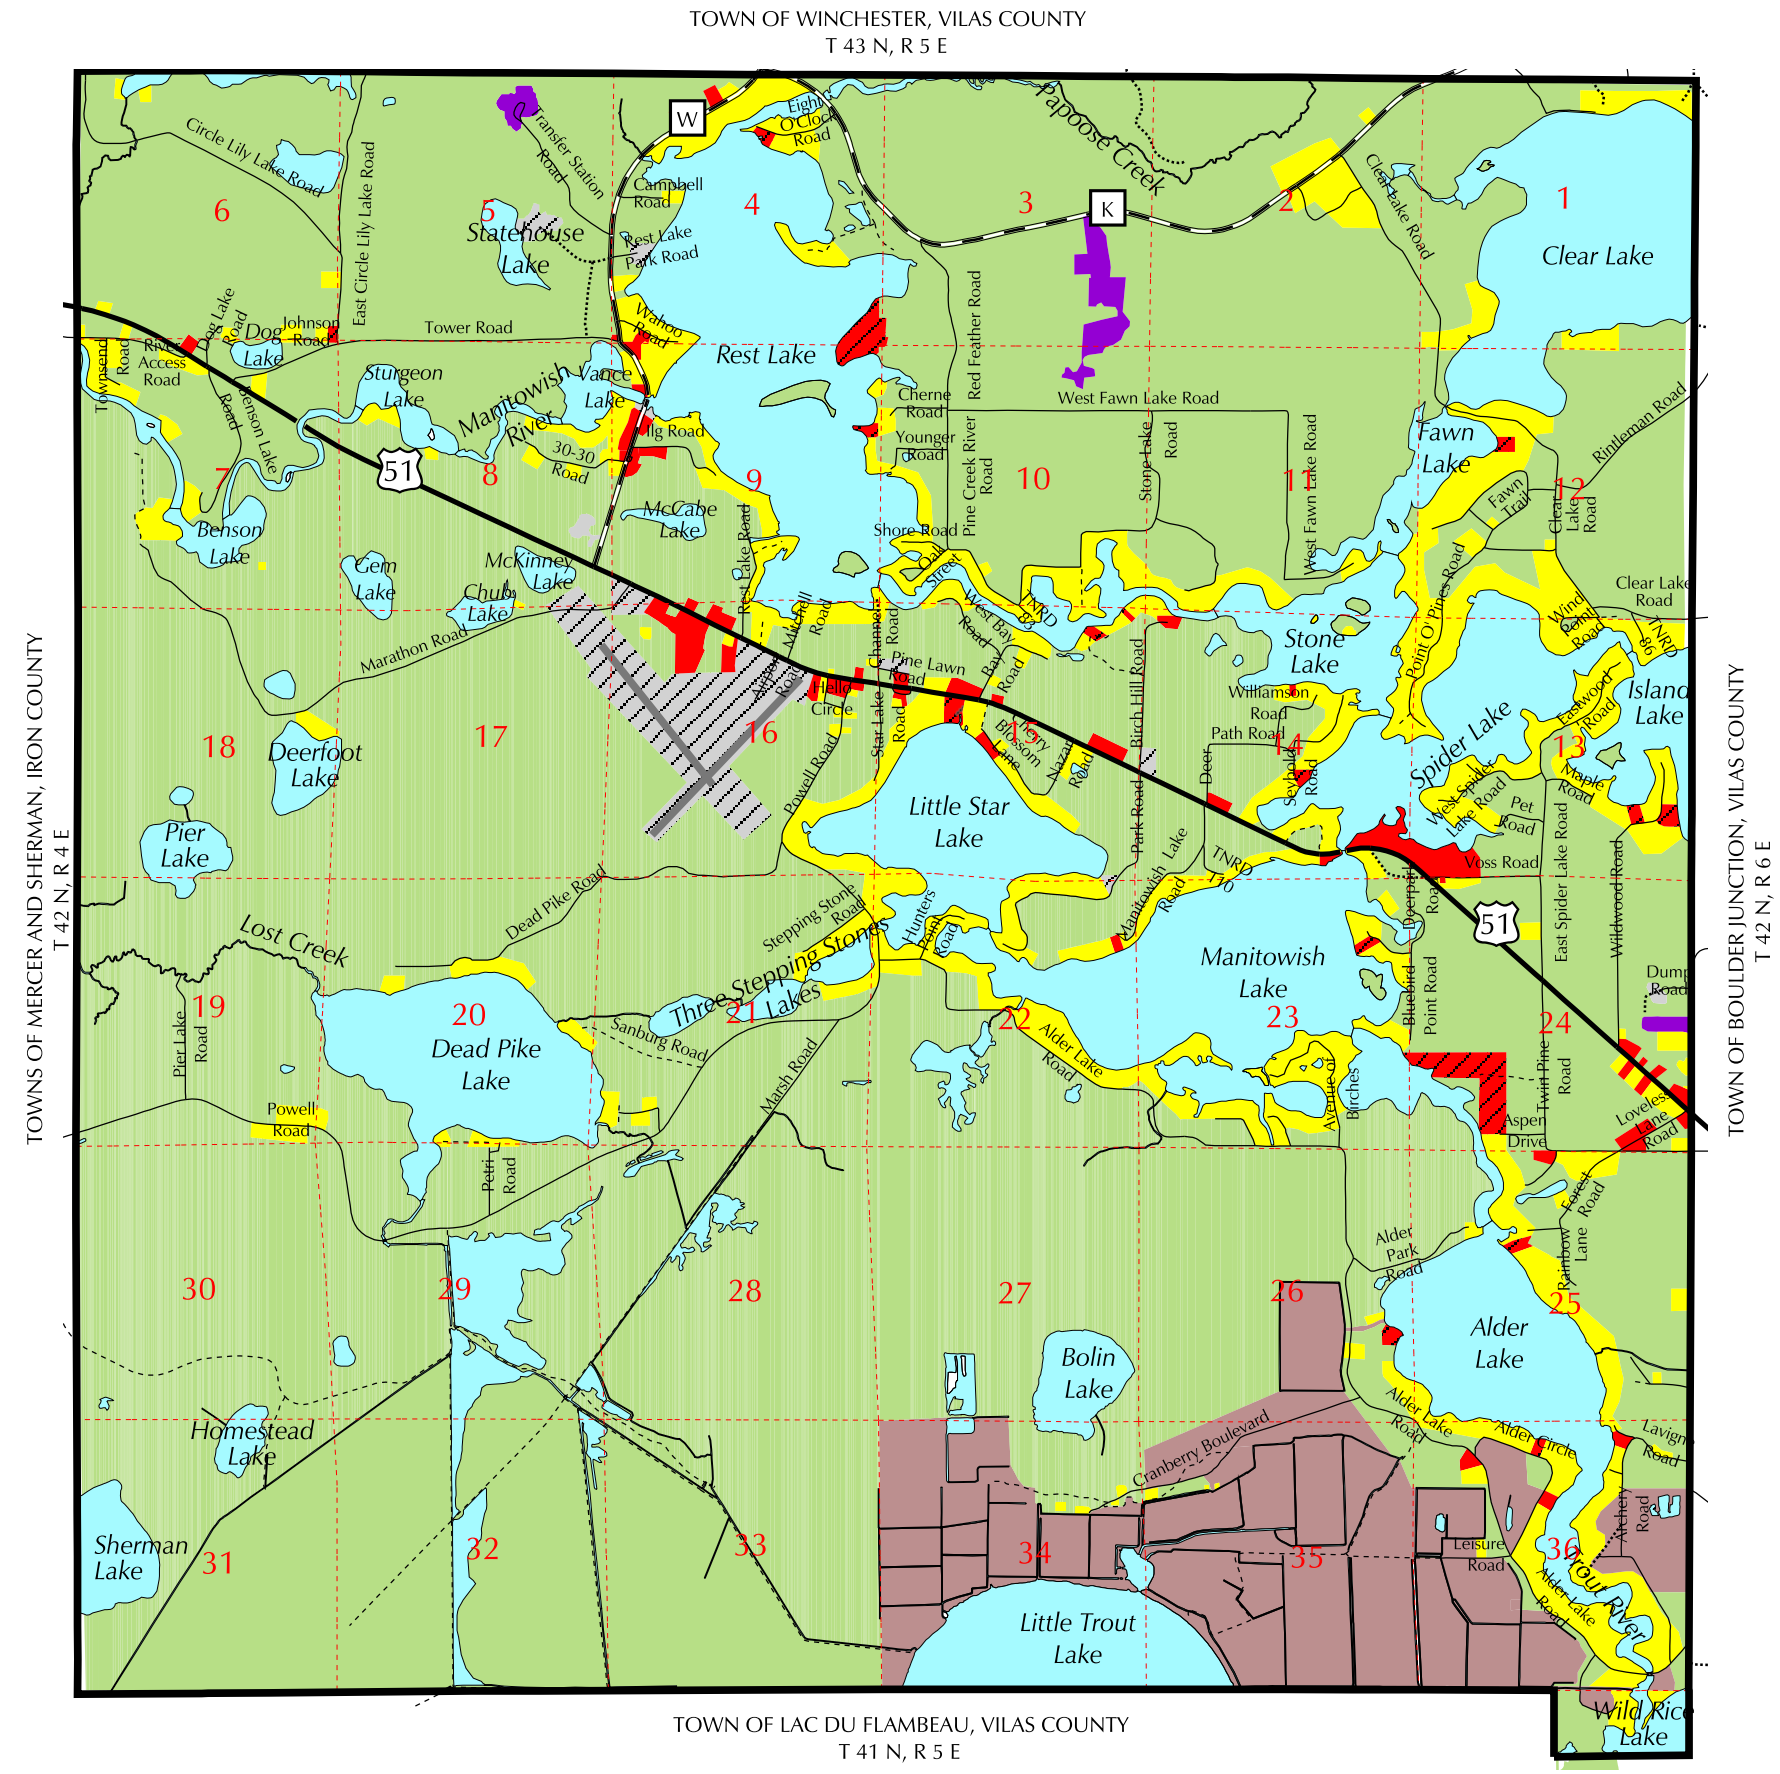

MAP 8-1 EXISTING LAND USE Town of Manitowish Waters Vilas County, Wisconsin

- Land Use**
- Residential
 - Commercial
 - Resorts
 - Industrial
 - Landfill
 - Institutional/Governmental
 - Agricultural
 - Woodlands

- Other Features**
- Surface Water
 - Town Border
 - Section Lines
 - Federal Highway
 - County Highway
 - Town Road
 - Private Road
 - Railroad
 - Other Roads
 - Airport Runways
 - 36 Section Numbers

This drawing is neither a legally recorded map nor a survey and is not intended to be used as one. This drawing is a compilation of records, information and data used for reference purposes only.

Source: Vilas County, 2001.